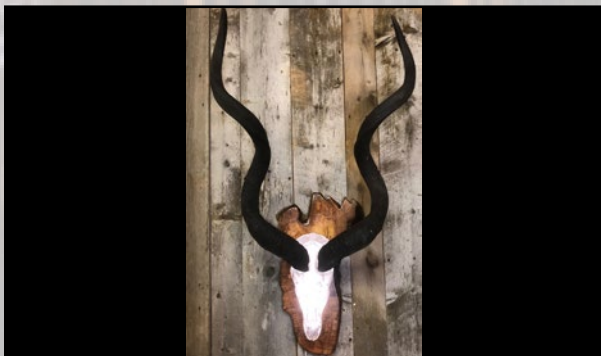

100% donation

41166

Front Table 2021 Sables Luncheon

SCIF Mission Programs-Sables/HS/Education

Email: Phone: (520) 620-1220

Donor's Valuation: \$2,250

100% donation

41442