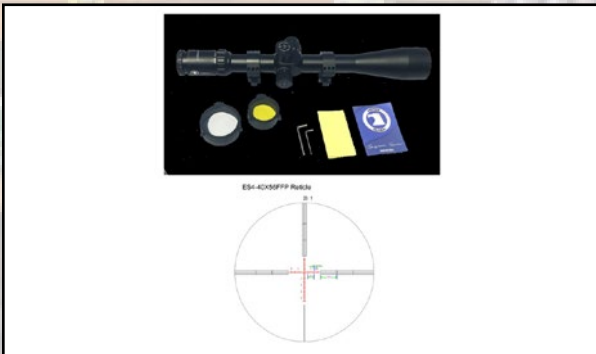

41592

Elite Series 4-40x56 First Focal Plane

RS Supplies & Optics LLC

Email: ryandsmith2008@gmail.com

Phone: 219-508-4804

Website: <http://ospreyscopes.com/>

Donor's Valuation: $1,299

100% donation