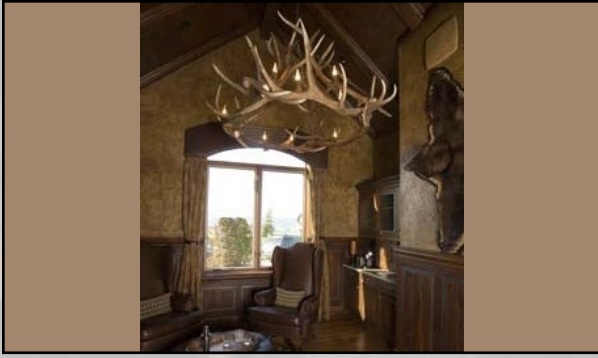

Sea Otter Queen Size Topper Blanket

C. Ruby Designs

Email: crdesigns@ak.net

Phone: 907-254-2232

Website: www.crubydesigns.com

Donor's Valuation: \$10,000

100% donation

MISCELLANEOUS